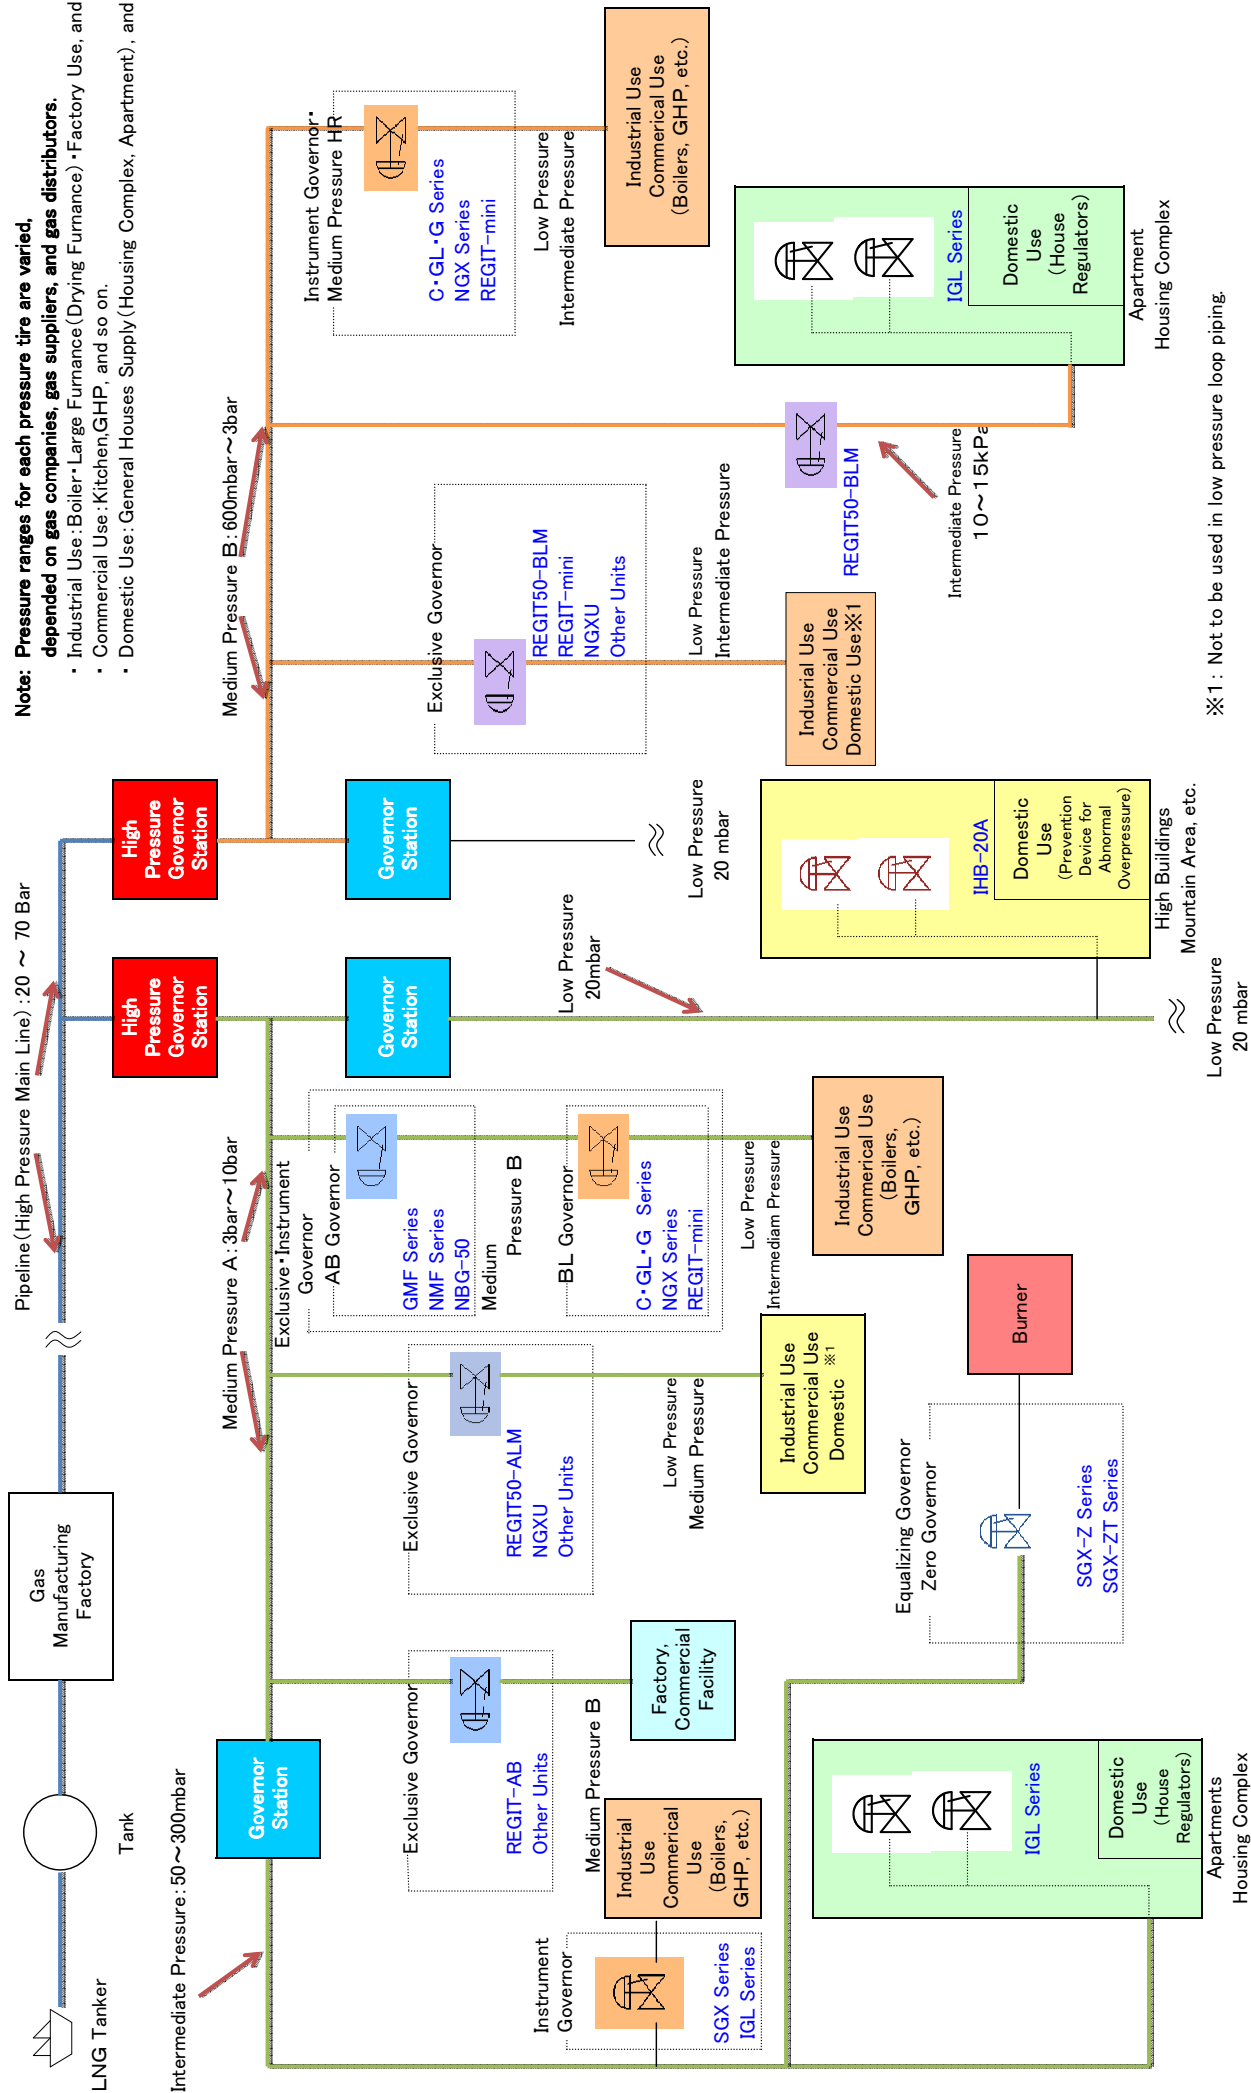

Example of City Gas Supply System and ITO Product Installation – Medium Pressure A and Medium Pressure B

Note: Pressure ranges for each pressure tier are varied, depended on gas companies, gas suppliers, and gas distributors.

- Industrial Use : Boiler, Large Furnance (Drying Furnance), Factory Use, and so c
- Commercial Use : Kitchen, GHP, and so on.
- Domestic Use : General Houses Supply (Housing Complex, Apartment), and so c

※1 : Not to be used in low pressure loop piping.