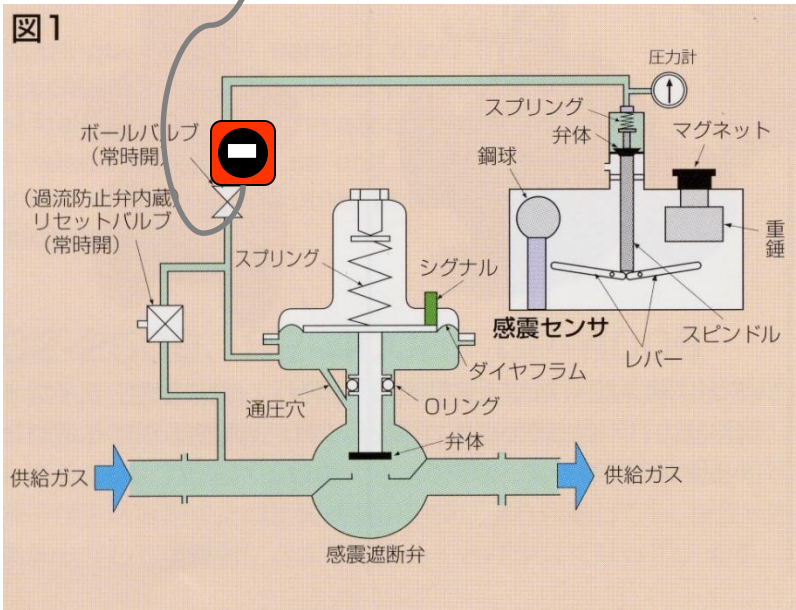

Earthquake actuated Shut-off System

Shut off with Transmitting Function

Information transmitter, model PS-05K (for EQ)

The shut-off valve with transmitting function is also available as an option. (EQ·EQT Series only)

To Notification Device

Normal situation

“DONE!!”

To Notification Device

After shut off